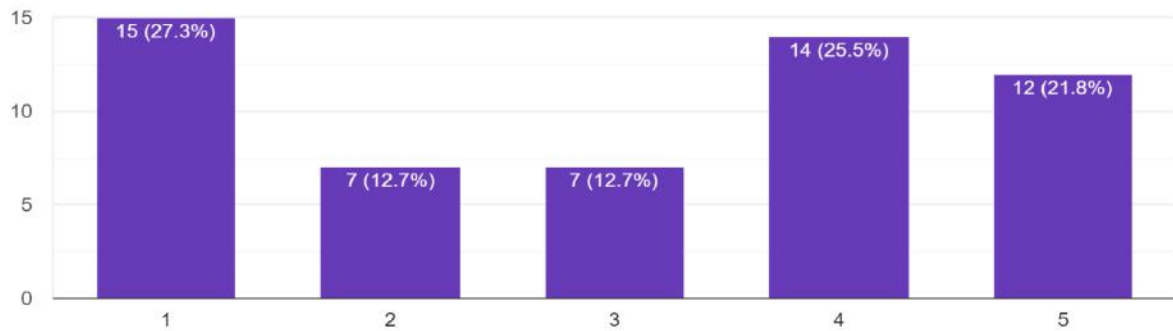

Behaviour of faculties

55 responses

Behaviour of librarian

55 responses

SITANANDA COLLEGE

[ESTD . 1960]

P.O. & P.S. – NANDIGRAM: DIST. – PURBA MEDINIPUR

NAAC ACCREDITED GRADE “B”