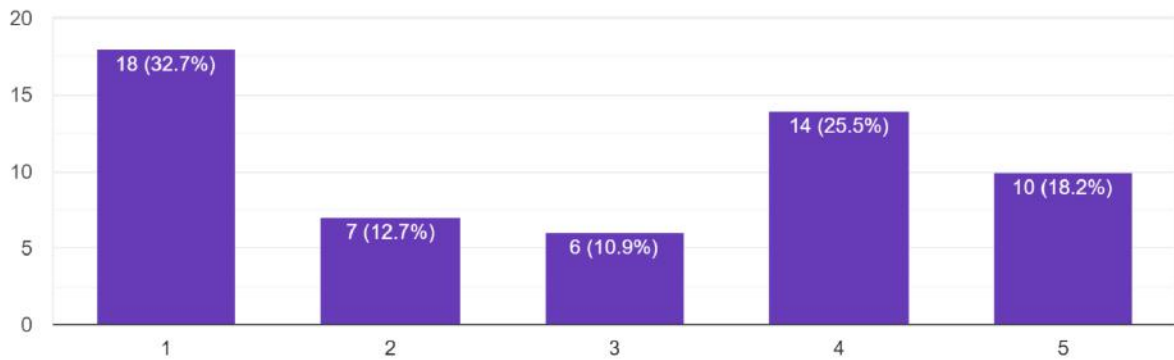

Rate on activities of NSS unit ?

55 responses

Your engagement with NSS activities?

55 responses

SITANANDA COLLEGE

[ESTD . 1960]

P.O. & P.S. – NANDIGRAM: DIST. – PURBA MEDINIPUR

NAAC ACCREDITED GRADE “B”