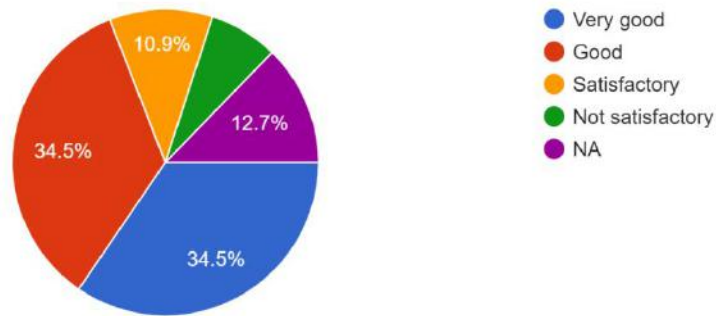

Laboratory facilities (set NA if you have no laboratory based subject)

55 responses