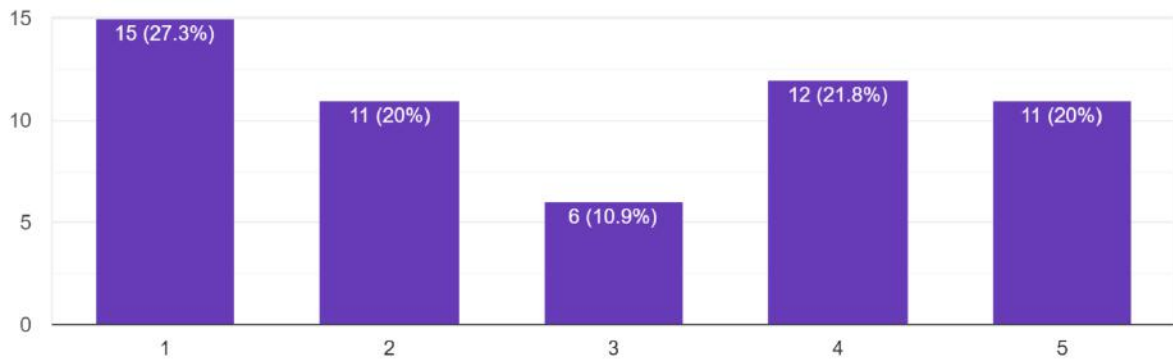

Behaviour of faculties

55 responses

Behaviour of librarian

55 responses

SITANANDA COLLEGE

[ESTD . 1960]

P.O. & P.S. – NANDIGRAM: DIST. – PURBA MEDINIPUR

NAAC ACCREDITED GRADE “B”