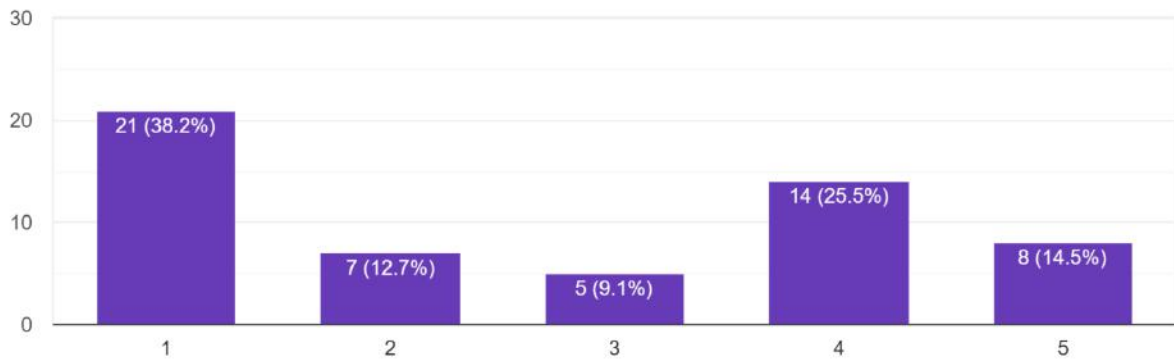

SITANANDA COLLEGE

[ESTD . 1960]

P.O. & P.S. – NANDIGRAM: DIST. – PURBA MEDINIPUR

NAAC ACCREDITED GRADE “B”

TELE-FAX: (03224) 232295

E-mail: sitanandacollege@yahoo.in

Website: www.sitanandacollege.ac.in

Health care facilities কলেজে স্বাস্থ্যসম্বন্ধীয় ব্যবস্থাকি পর্যািপ্ত?

55 responses