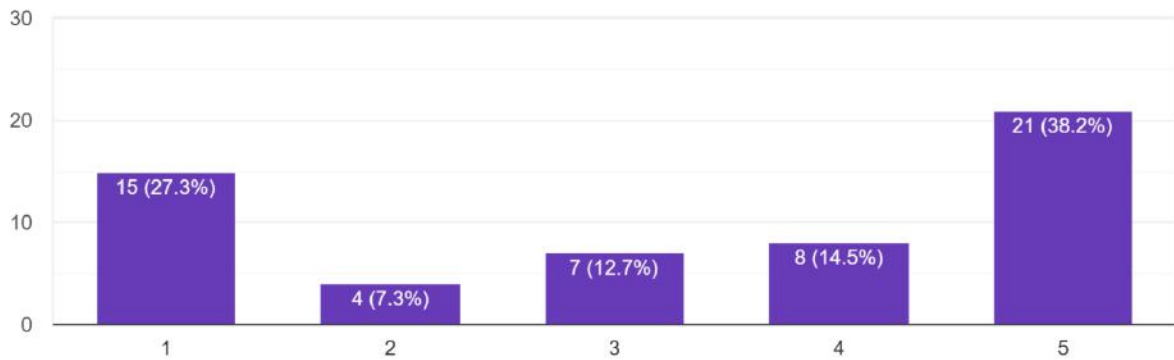

Facility of drinking water

55 responses

Quality and Availability of various food item in college canteen

55 responses

SITANANDA COLLEGE

[ESTD . 1960]

P.O. & P.S. – NANDIGRAM: DIST. – PURBA MEDINIPUR

NAAC ACCREDITED GRADE “B”