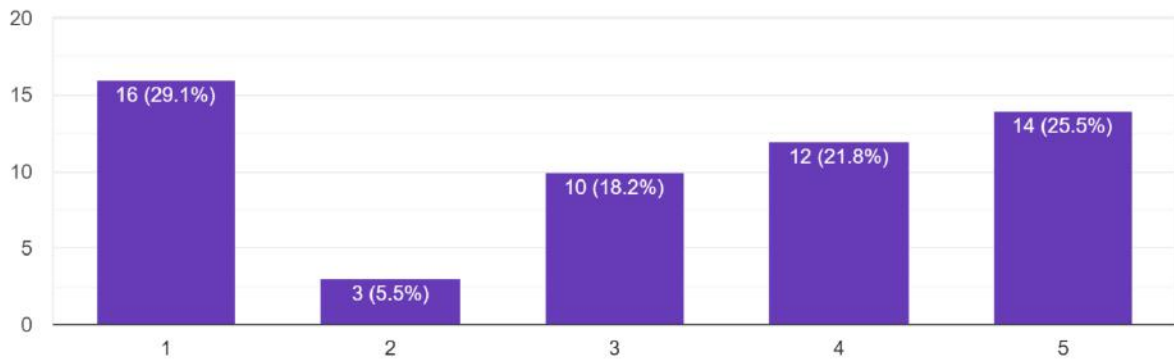

Admission Procedure কলেজে ভর্তি হওয়ার প্রণালী কেমন ?

55 responses