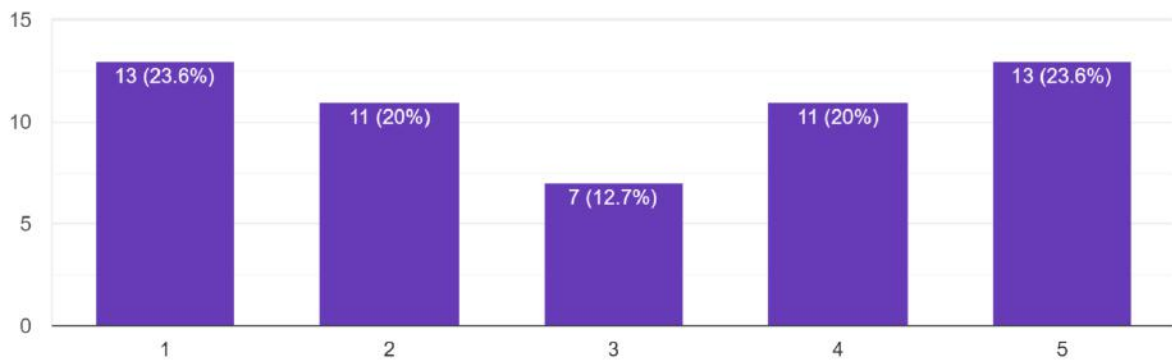

Behaviour of laboratory staff

55 responses