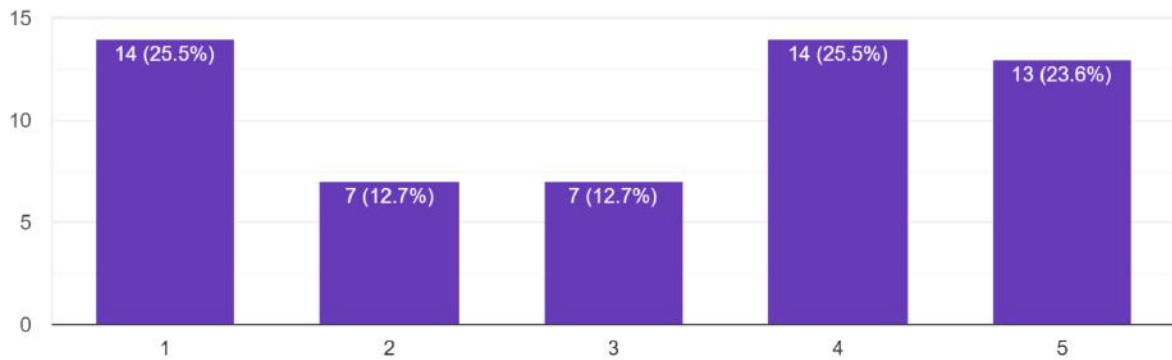

Behaviour of library staff

55 responses