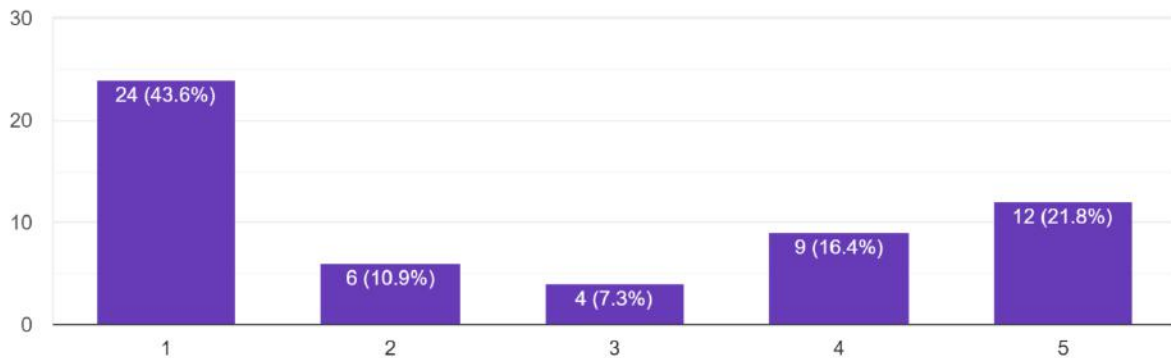

Internet/Wifi facilities

55 responses