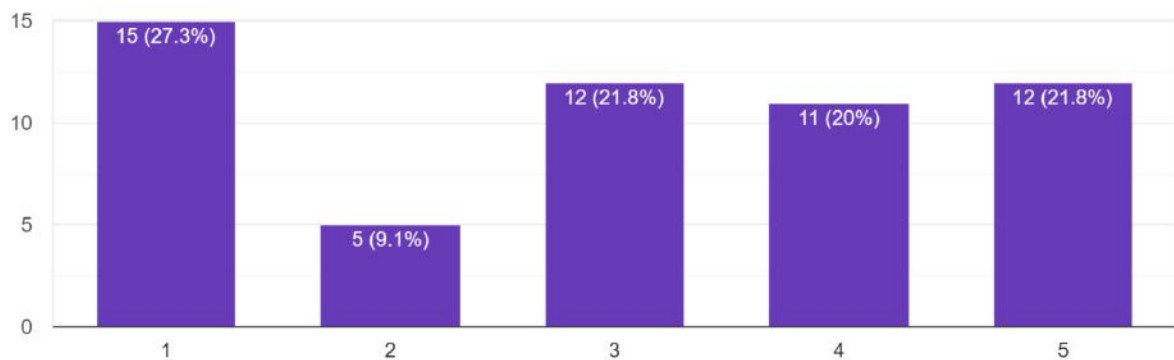

Facility of drinking water

55 responses

Quality and Availability of various food item in college canteen

55 responses

SITANANDA COLLEGE

[ESTD . 1960]

P.O. & P.S. – NANDIGRAM: DIST. – PURBA MEDINIPUR

NAAC ACCREDITED GRADE “B”