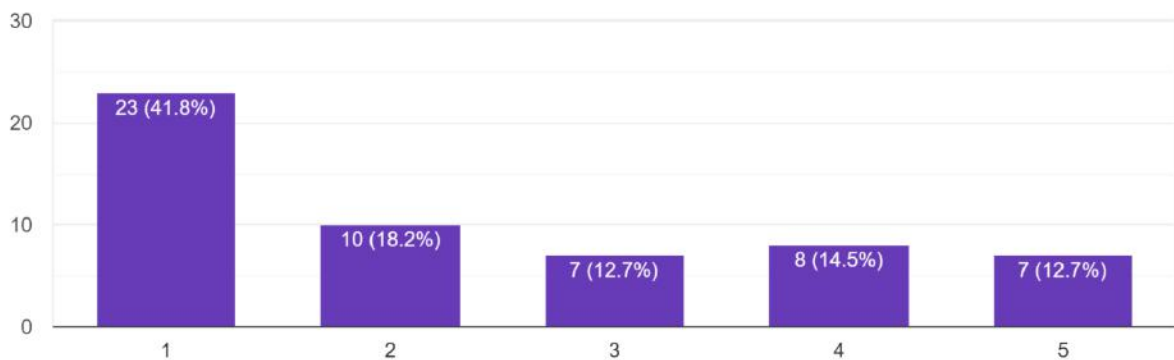

Rate on activities of NSS unit ?

55 responses

Your engagement with NSS activities?

55 responses

SITANANDA COLLEGE

[ESTD . 1960]

P.O. & P.S. – NANDIGRAM: DIST. – PURBA MEDINIPUR

NAAC ACCREDITED GRADE “B”