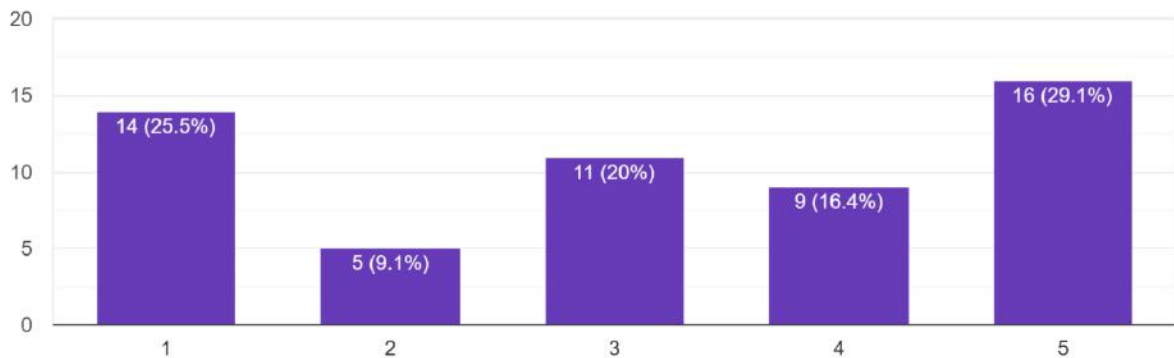

Academic Environment কলেজে পঠন পাঠনের পরিবেশ কেমন ?

55 responses